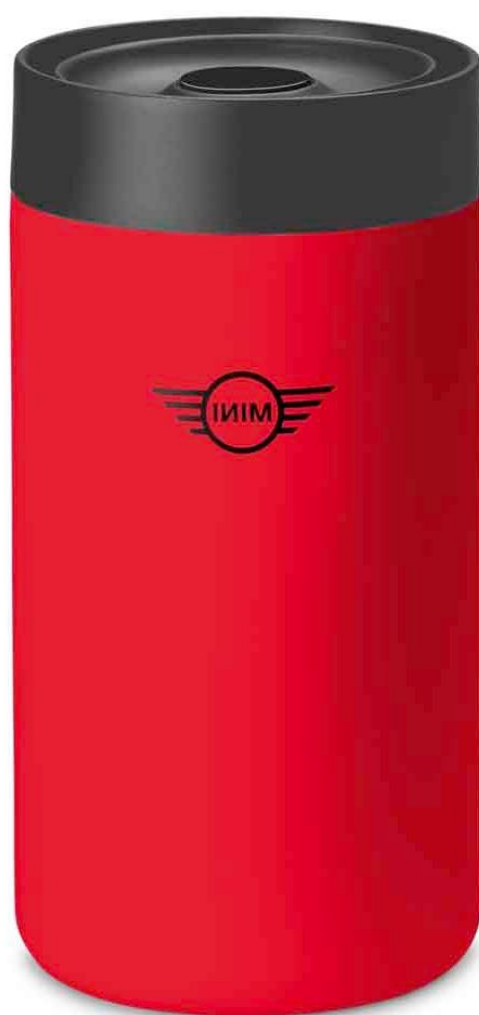

MINI TRAVEL MUG.

TRAVEL MUG WITH BLACK MINI WING LOGO PRINT.

Description

The MINI Travel Mug is a practical daily companion to comfortably carry your favourite drinks. It is made of coated stainless steel and 100% BPA-free polymer, is vacuum-insulated and has a screw-on lid with “press-to-drink” button. Clever details: The mug fits into every MINI cup holder and the cap has a built-in tea hook inside. With Black MINI Wing Logo.

Sizing & Article number

2460909	OS 7× 7× 14cm capacity 0,3l

Details

- Colour: Coral/Grey
- Body: soft touch coated stainless steel
- Cap: 100% BPA-free polymer
- Double walled, vacuum-insulated body
- Screw-on lid with "press-to-drink" button
- Cap with built-in tea hook
- Fits into MINI cup holder
- Black printed MINI Wing Logo
- Hand wash only
- Made in China