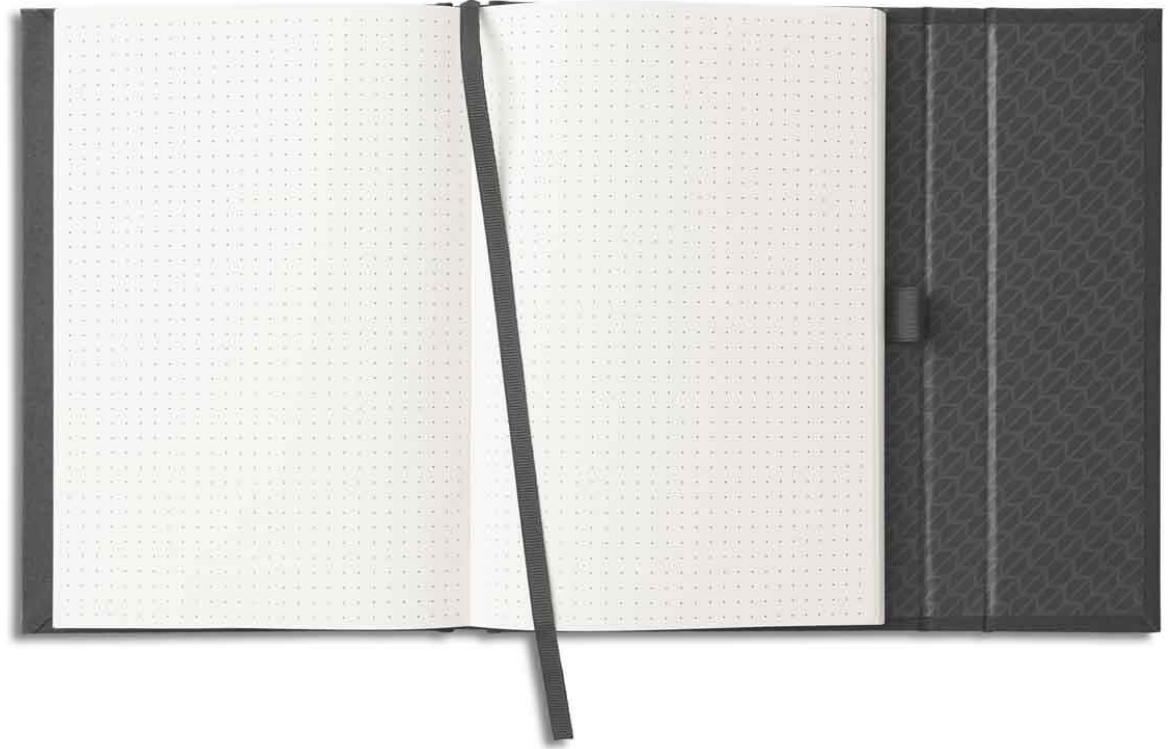

MINI CLOTH-BOUND NOTEBOOK.

NOTEBOOK WITH DEBOSSSED MINI WING LOGO AND MINI SIGNET PATTERN.

Description

Nothing beats a hand-written note. Get your thoughts and ideas written down on dotted FSC certified paper, bound in beautiful bookmaker linen. The notebook closes with a magnetic flap that enables storage of additional, loose papers and documents, holds a pen with its elastic pen loop and features an embossed MINI Wing Logo on bottom right cover.

Sizing & Article number

2460895	OS 21,6 × 15,7 × 1,9cm

Details

- Colour: Grey
- Cover: cloth-bound bookbinder fibre board
- Paper: FSC certified
- Magnetic closure
- Tonal bookmark and tonal, elastic penloop
- Grey MINI Signet pattern printed on monkey bag, front and end paper
- Debossed MINI Wing Logo
- 240 off-White pages with dotted paper
- Made in China