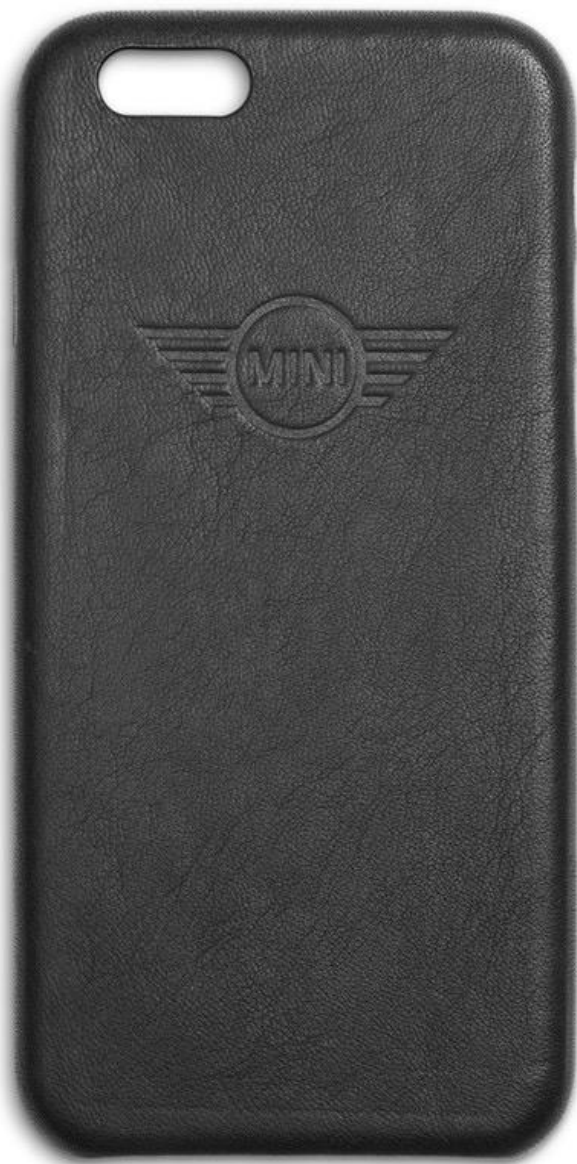

MINI PHONE COVER.

Description

This phone cover is an elegant must-have. It is made of real leather and has a debossed MINI Wing Logo; the soft microfibre lining protects smartphones reliably. Available for iPhone 7 and 8, iPhone 7+ and 8+ and Samsung Galaxy S7.

Sizing & Article number

2460921	iPhone 8 / iPhone 7
2460922	iPhone 8+ / iPhone 7+
2445709	SamsungGalaxy 7

Details

- Colour: Black
- 100% leather
- Microfibre lining
- Debossed MINI Wing Logo
- Made in China