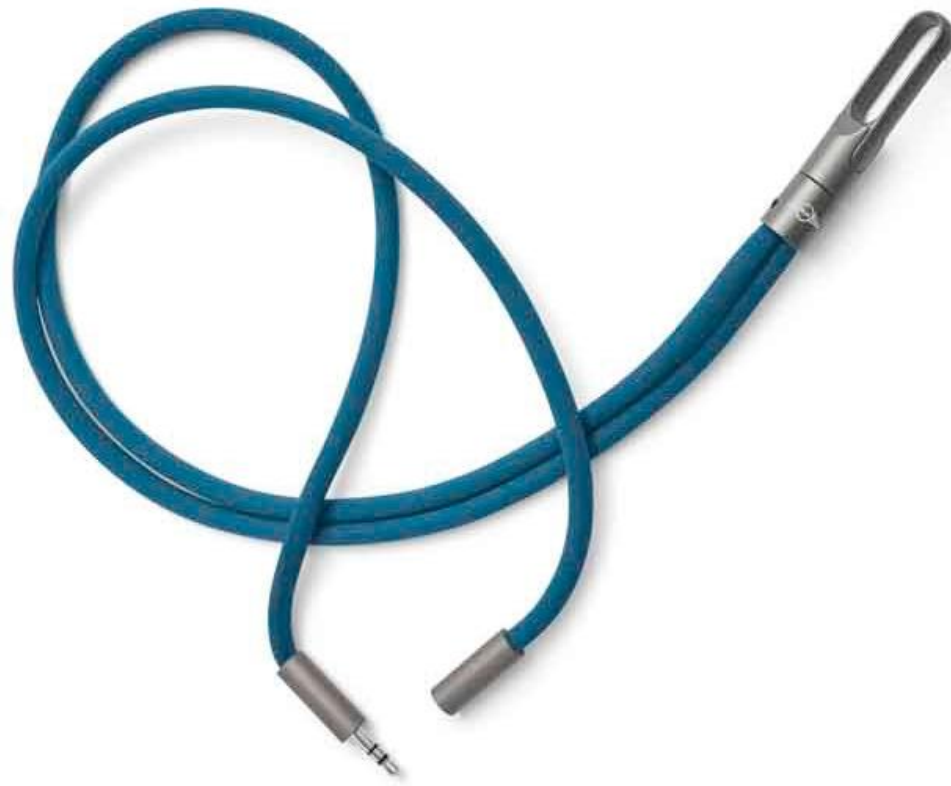

MINI TUBE LANYARD.

LANYARD WITH CONTRAST MINI WING LOGO PRINT.

Description

Keep your keys on a tight rein with a sturdy lanyard. Made from durable material connected with a rotatable carabiner and safety locking system.

Sizing & Article number

2460888	OS 480 × 12 × 12mm

Details

- Colour: Island
- Cord: 100% polyester
- Rotatable carabiner: zinc alloy
- Safety locking system
- Printed White MINI Wing Logo
- Made in China