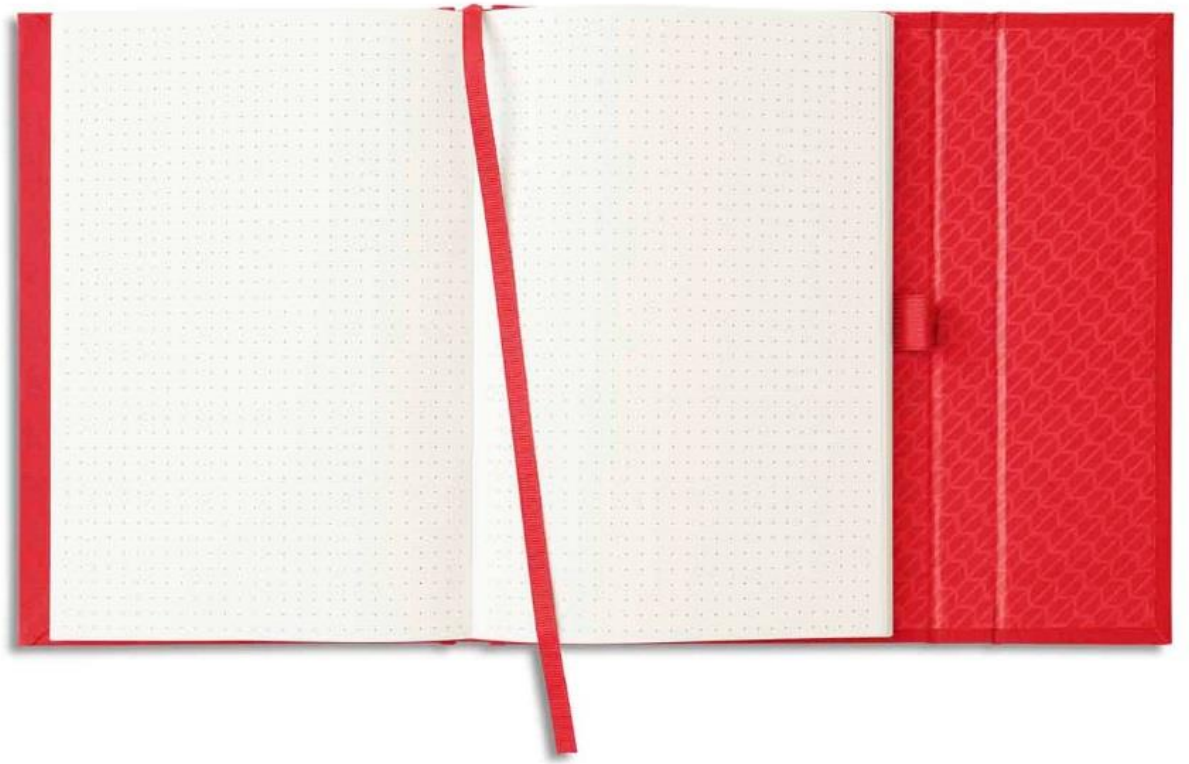

MINI CLOTH-BOUND NOTEBOOK.

NOTEBOOK WITH DEBOSSSED MINI WING LOGO AND MINI SIGNET PATTERN.

Description

Nothing beats a hand-written note. Get your thoughts and ideas written down on dotted FSC certified paper, bound in beautiful bookmaker linen. The notebook closes with a magnetic flap that enables storage of additional, loose papers and documents, holds a pen with its elastic pen loop and features an embossed MINI Wing Logo on bottom right cover.

Sizing & Article number

2460896	OS 21,6 × 15,7 × 1,9cm

Details

- Colour: Coral
- Cover: cloth-bound bookbinder fibre board
- Paper: FSC certified
- Magnetic closure
- Tonal bookmark and tonal, elastic penloop
- Coral MINI Signet pattern printed on monkey bag, front and end paper
- Debossed MINI Wing Logo
- 240 off-White pages with dotted paper
- Made in China