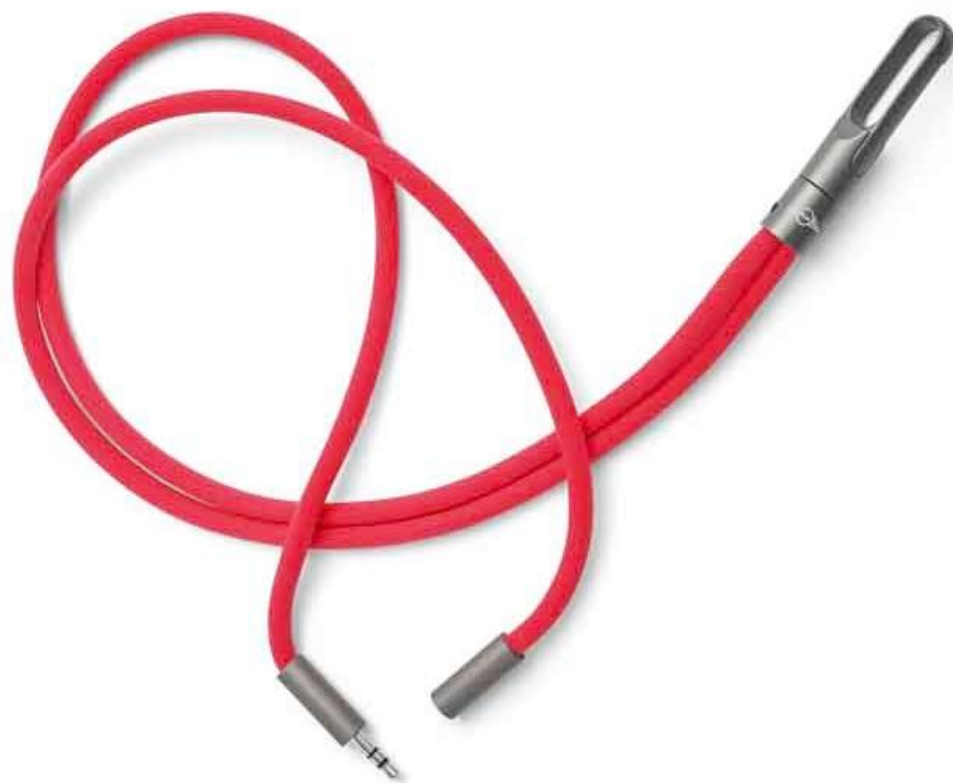

MINI TUBE LANYARD.

LANYARD WITH CONTRAST MINI WING LOGO PRINT.

Description

Keep your keys on a tight rein with a sturdy lanyard. Made from durable material connected with a rotatable carabiner and safety locking system.

Sizing & Article number

2460887	OS 480 × 12 × 12mm

Details

- Colour: Coral
- Cord: 100% polyester
- Rotatable carabiner: zinc alloy
- Safety locking system
- Printed White MINI Wing Logo
- Made in China